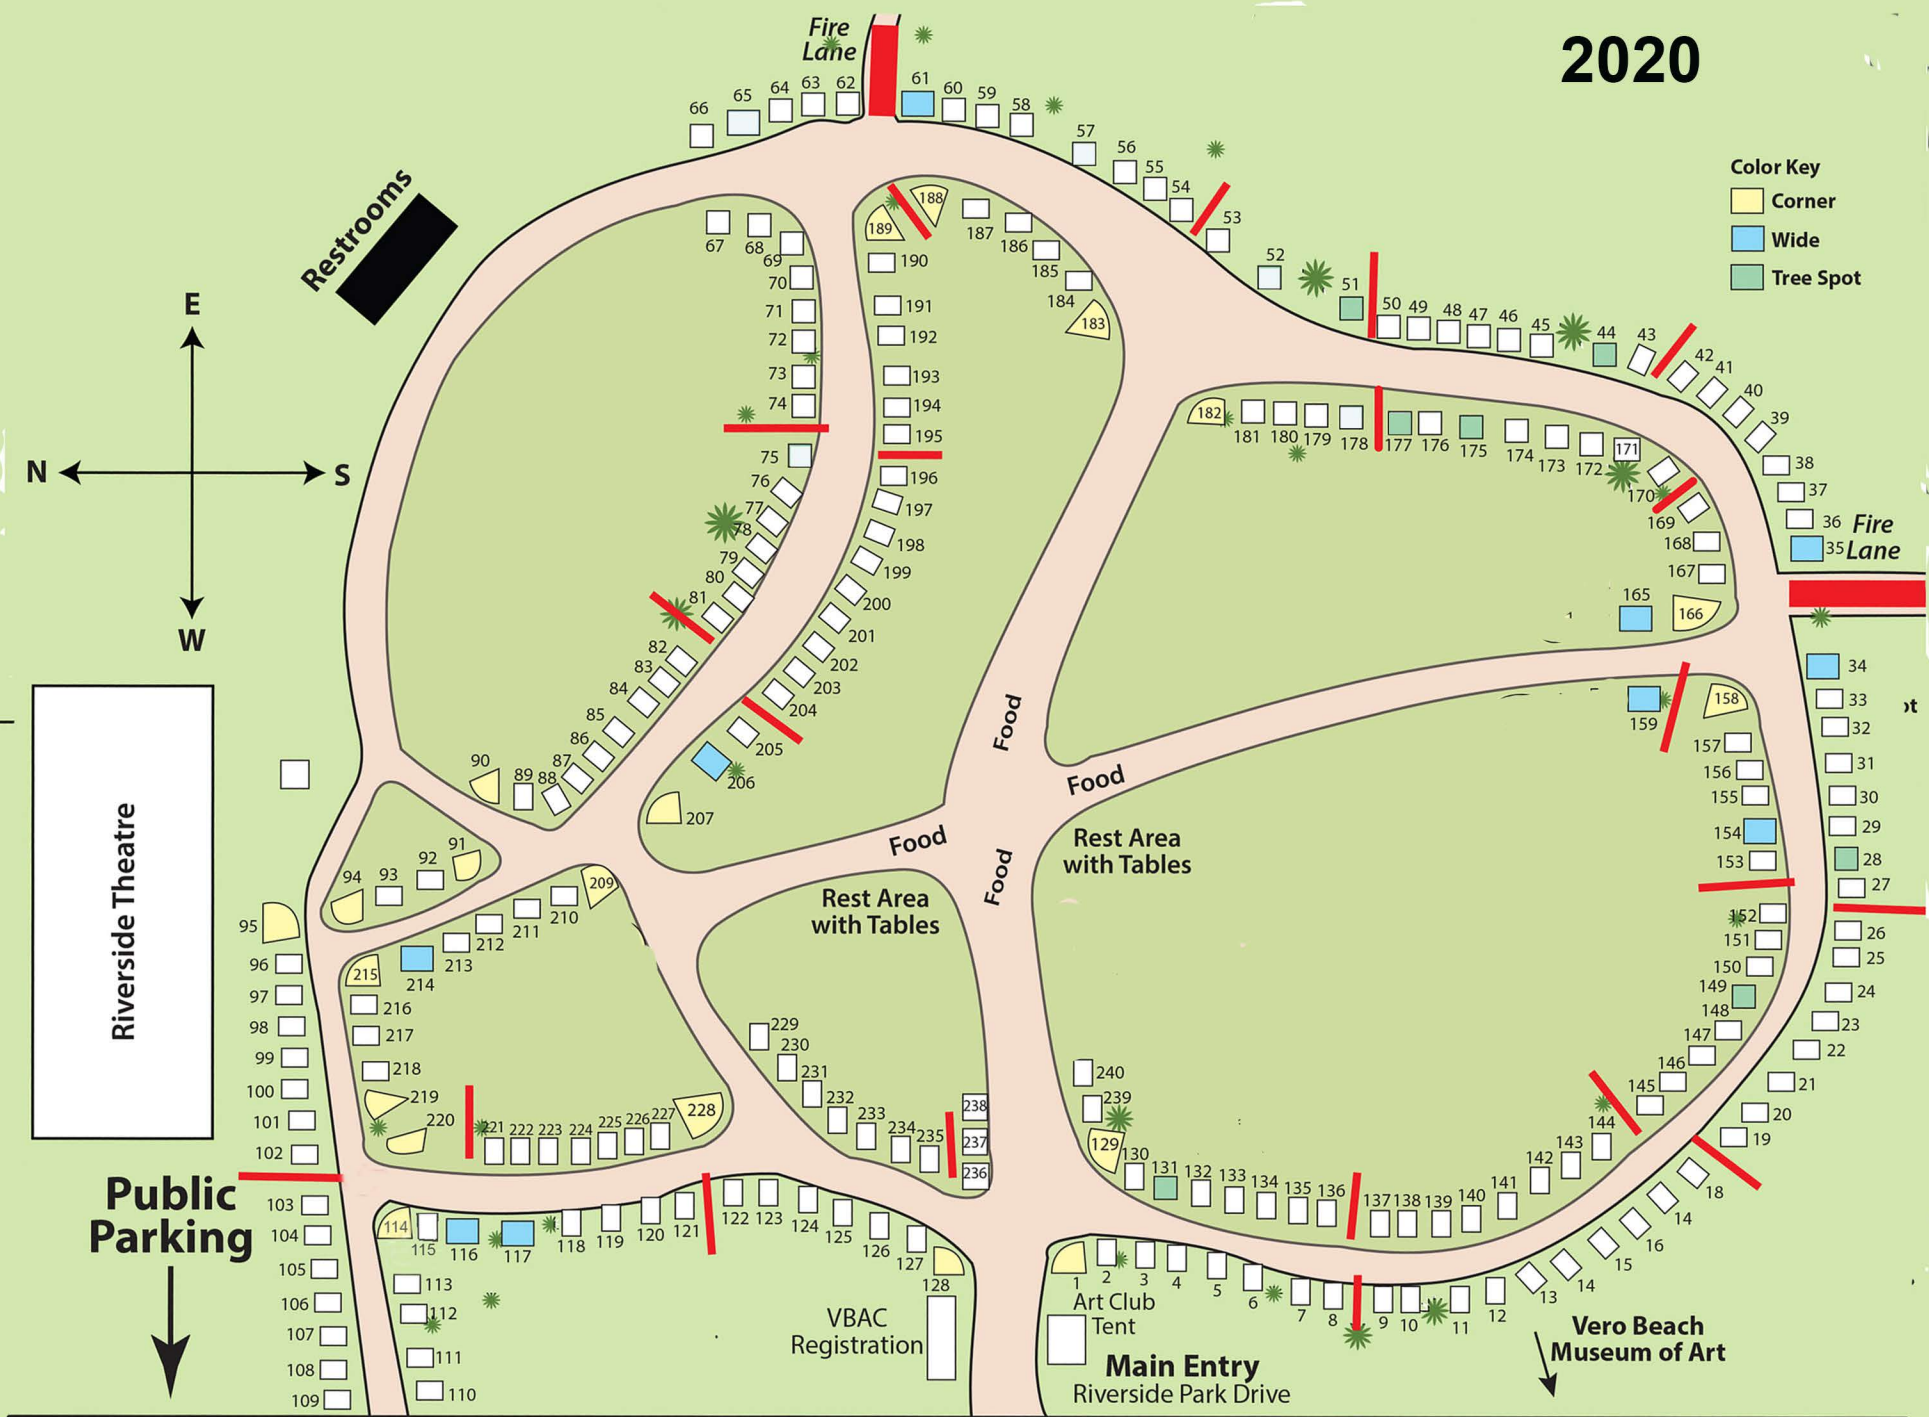

2020

- Color Key**
- Corner
 - Wide
 - Tree Spot

Riverside Theatre

Public Parking

Restrooms

Fire Lane

Fire Lane

Rest Area with Tables

Rest Area with Tables

Main Entry
Riverside Park Drive

Vero Beach
Museum of Art

VBAC
Registration

Art Club
Tent